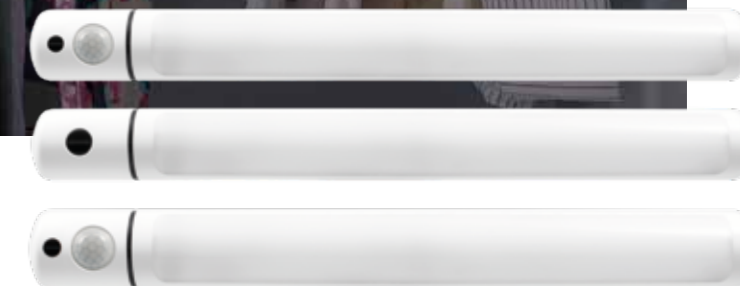

Features

- + Integrated light
- + Adjustable lenses
- + Integrated motion and day/night sensor
- + Auto/On/Off switch

Application

- + Versatile, can be used for a wide range of applications
- + Cabinet lighting

Included

- + 3 x AA batteries
- + Adhesive tape and screws

Cabinet Sense Linear

Benefits

- + Attractive and functional design
- + Low power consumption
- + Automatically switches on and off according to the amount of available daylight
- + Quick and easy installation on any surface (magnetic holder)
- + Installation accessories included